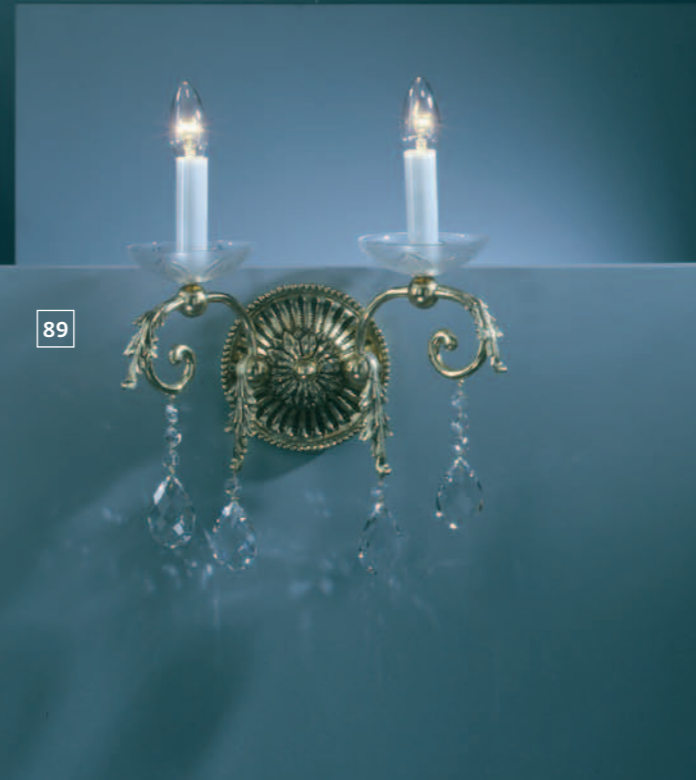

89

PICTURE	ART. NUMBER	APPEARANCE	DIMENSIONS [CM, IN]	WEIGHT (KG)	WATTAGE
88	AL 5010/00/009	Antique Gold Patina + Cut Crystal	Ø 75 × ↑ 83 cm / Ø 30 × ↑ 33 in	15	9 × E14 - 40 W
89	WL 5010/00/002	Antique Gold Patina + Cut Crystal	↔ 29 × ↑ 40 × ↗ 15 cm / ↔ 11 × ↑ 16 × ↗ 6 in	3	2 × E14 - 40 W
90	AL 5010/00/012	Antique Gold Patina + Cut Crystal	Ø 90 × ↑ 93 cm / Ø 35 × ↑ 37 in	20	12 × E14 - 40 W