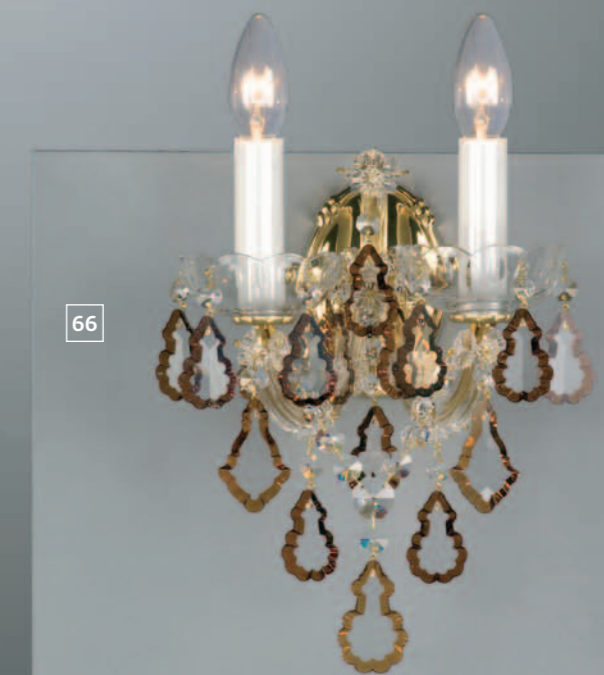

60

61

62

63

PICTURE	ART. NUMBER	APPEARANCE	DIMENSIONS [CM, IN]	WEIGHT (KG)	WATTAGE
60	FM 5300/00/010	Crystal Gold	Ø 63 × ↑ 163 cm / Ø 25 × ↑ 64 in	29	10 × E14 - 40W
61	AM 5300/00/009	Crystal Gold	Ø 65 × ↑ 64 cm / Ø 26 × ↑ 25 in	14,5	8 × E14 - 40W + 1 × E27 - 60W
62	AM 5300/00/011	Crystal Gold	Ø 65 × ↑ 64 cm / Ø 26 × ↑ 25 in	16	10 × E14 - 40W + 1 × E27 - 60W
63	WM 5300/00/002	Crystal Gold	↔ 23 × ↑ 34 × ↗ 20 cm / ↔ 9 × ↑ 13 × ↗ 8 in	2	2 × E14 - 40W

64

65

66

PICTURE	ART. NUMBER	APPEARANCE	DIMENSIONS [CM, IN]	WEIGHT (KG)	WATTAGE
64	FM 5300/04/010	Honey Gold	Ø 63 × ↑ 163 cm / Ø 25 × ↑ 64 in	29	10 × E14 – 40W
65	AM 5300/02/011	Venus Gold	Ø 65 × ↑ 64 cm / Ø 26 × ↑ 25 in	14	10 × E14 – 40W + 1 × E27 – 60W
66	WM 5300/02/002	Venus Gold	↔ 23 × ↑ 34 × ↑ 20 cm / ↔ 9 × ↑ 13 × ↑ 8 in	2	2 × E14 – 40W